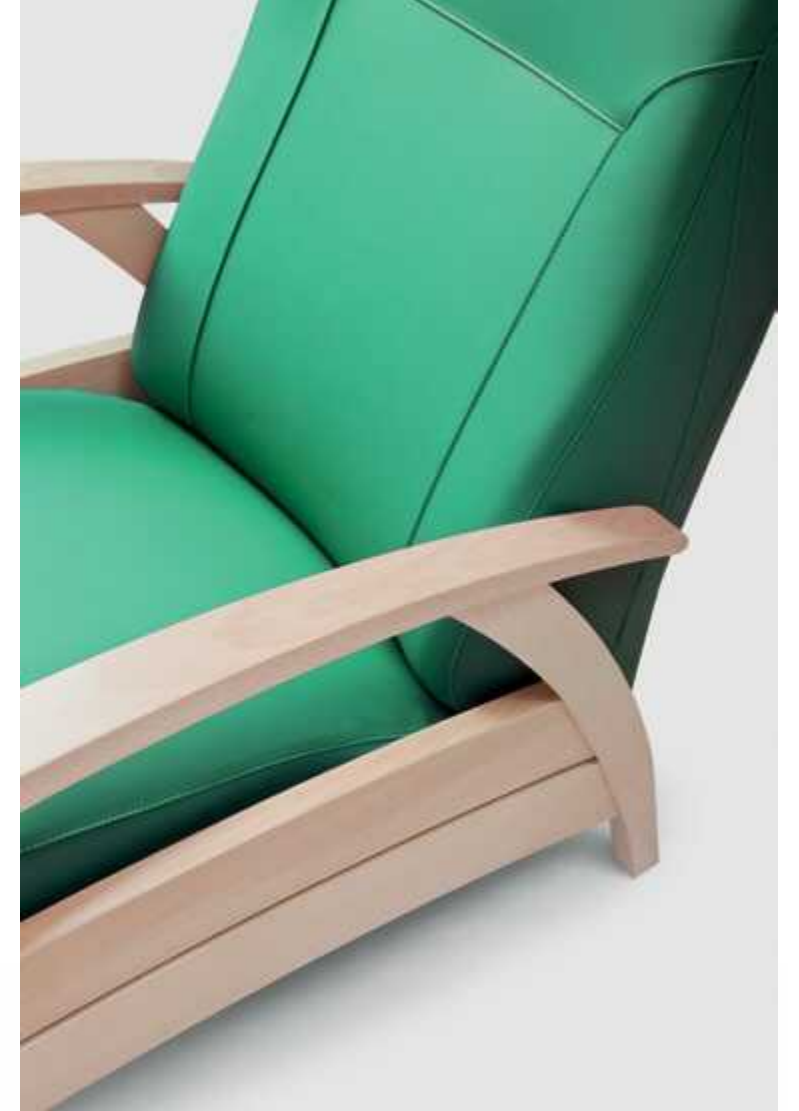

Relax bed 23-63/1LE H45 W28 D35 SH19 AH25
High back ergonomic electric recliner to a max of 130°
PIAVAL