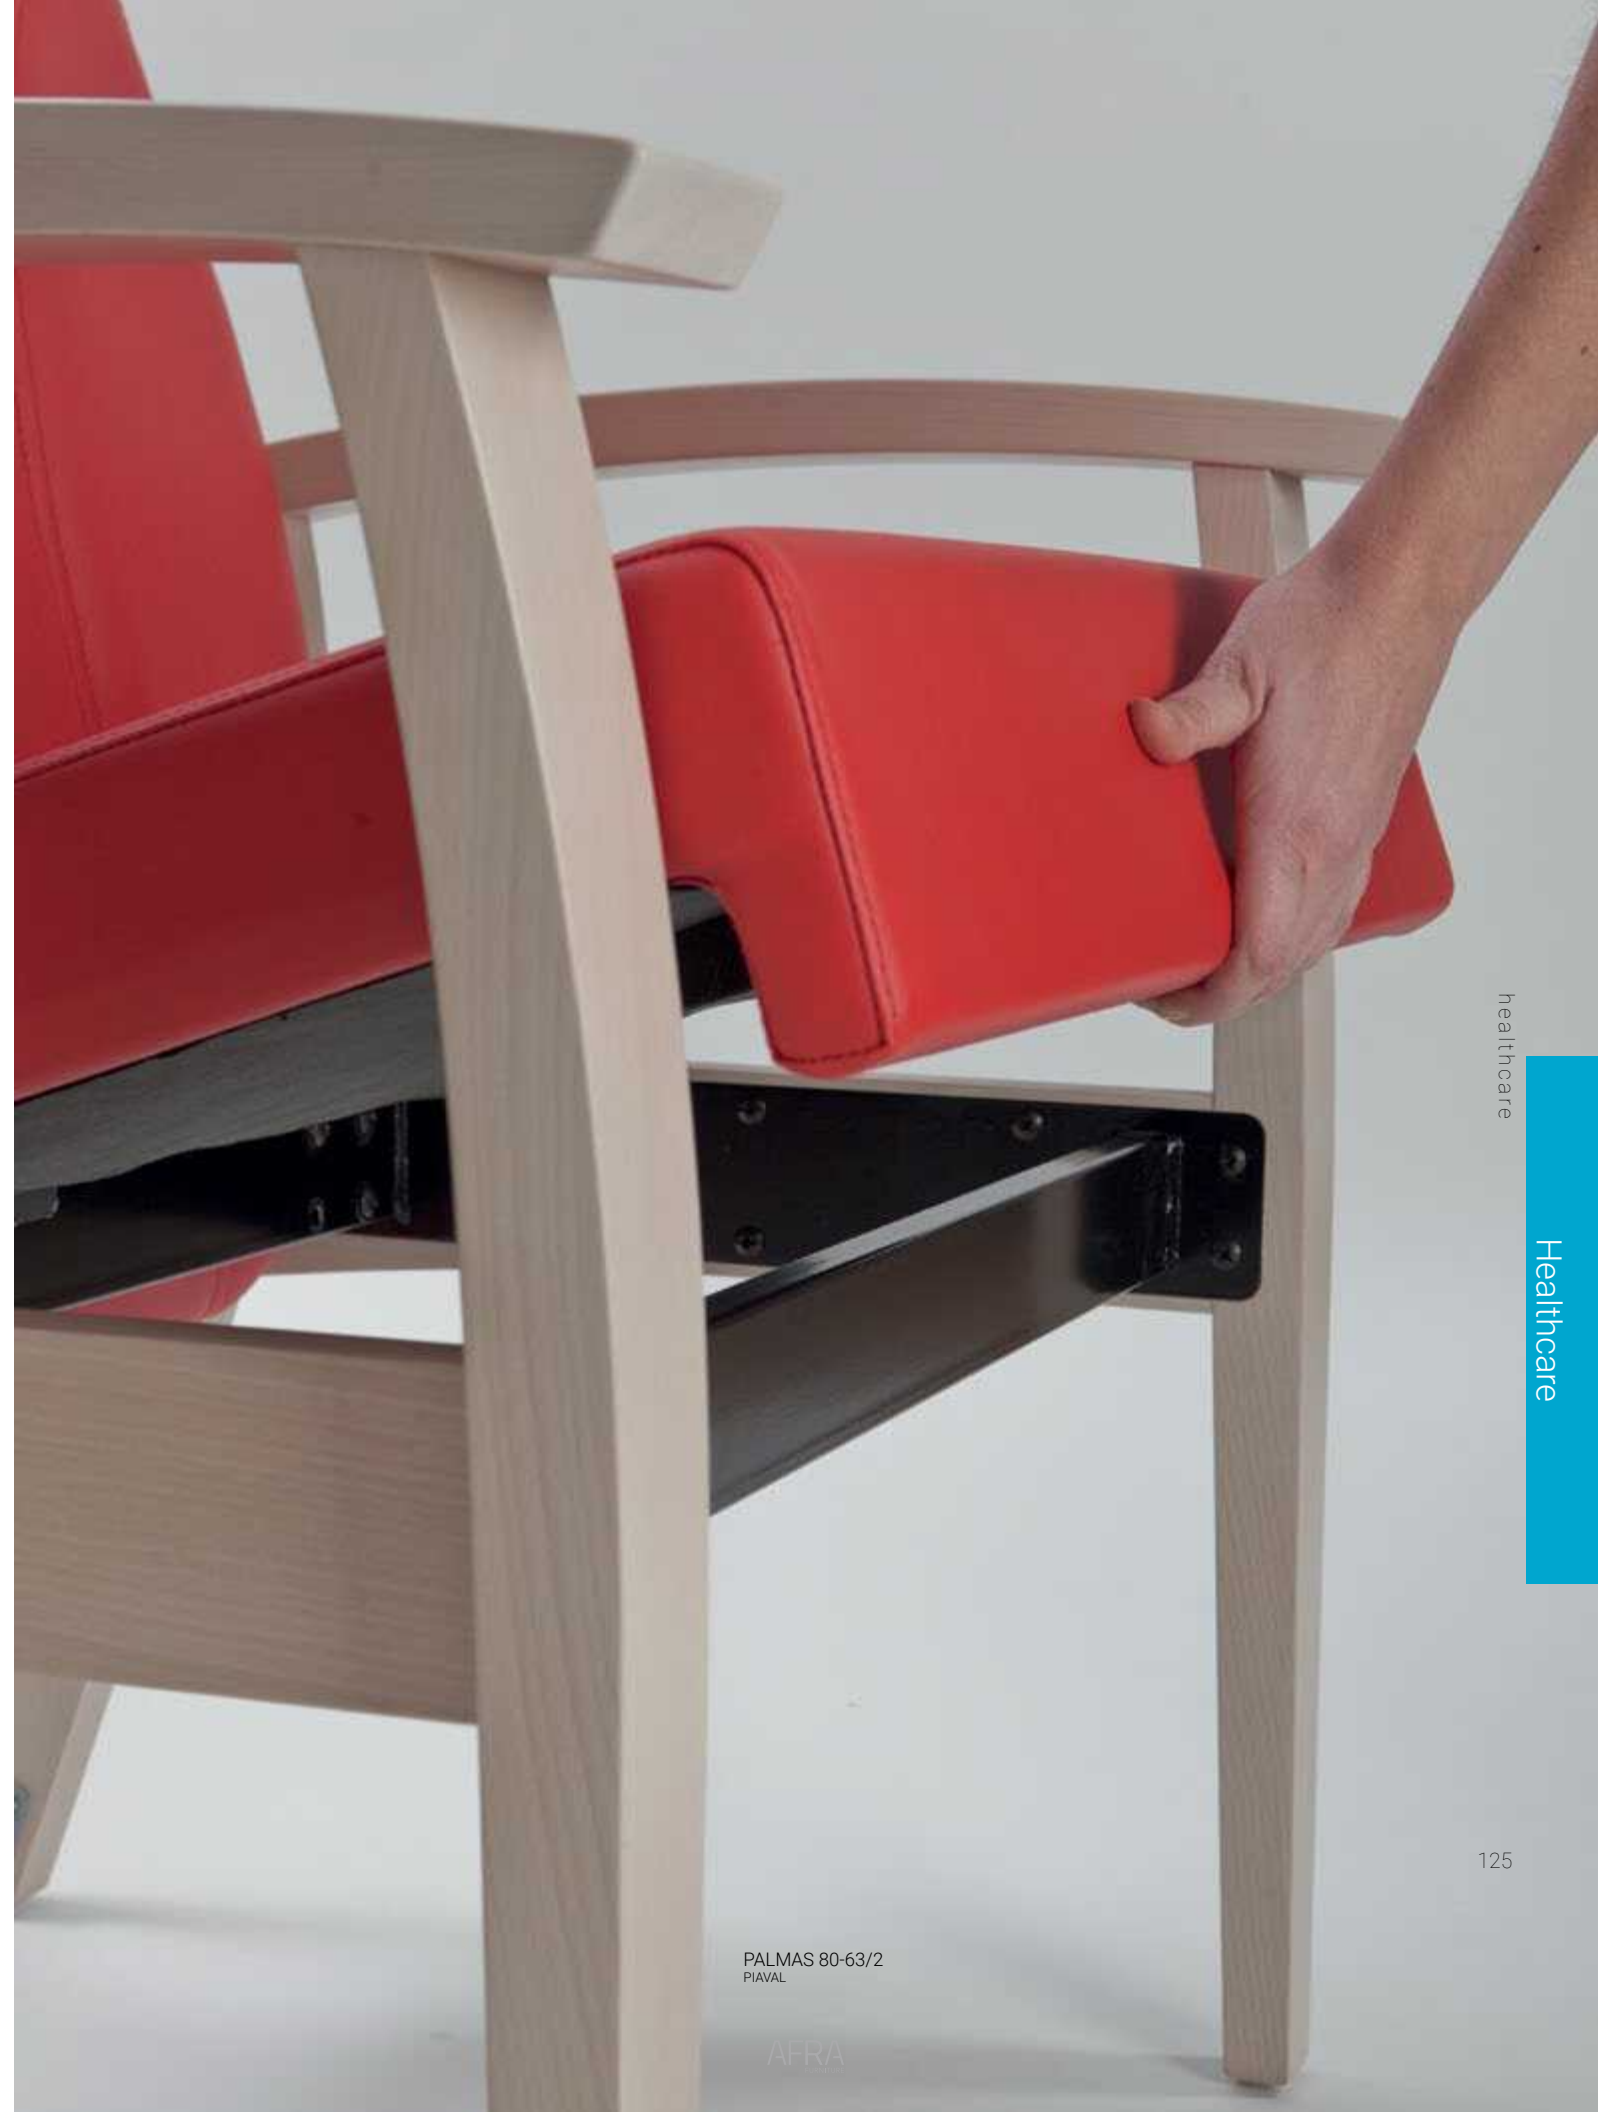

PALMAS 79-63/3RPG H48 W30 D31 SH18 AH27  
High back ergonomic recliner to a max of 145°  
PIAVAL

Bariatric chair

PALMAS 80-60/2 H43 W30 D29 SH17  
PIAVAL

PALMAS 80-63/2 H43 W30 D29 SH17 AH26  
PIAVAL

PALMAS 80-63/2  
PIAVAL